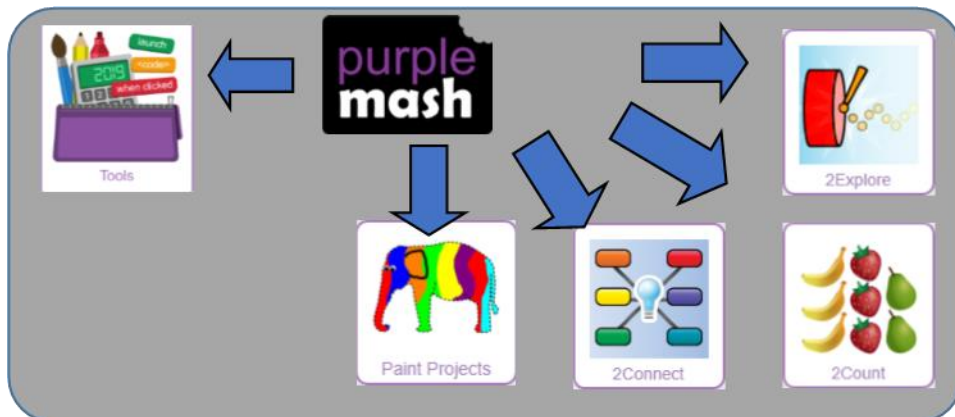

Unit: 1.1 – Online Safety and Exploring Purple Mash

Key Learning

To log in safely.

To learn how to find saved work in the Online Work area and find teacher comments.

To learn how to search Purple Mash to find resources.

To become familiar with the icons and types of resources available in the Topics section.

To start to add pictures and text to work.

To explore the Tools and Games section of Purple Mash

To learn how to open, save and print.

To understand the importance of logging out

Key Vocabulary

Log in – Using a username and password to access a system.

Username – A name that is used by a person to access an online site.

Password – A series of letters, numbers and special characters that is entered after the username to access an online site. In Purple Mash, this can also be a series of pictures.

Avatar – A digital picture to represent someone.

My Work – The place on Purple Mash where your work is stored. Only you and your teachers can access this.

Log out – Leaving a computer system.

Save – Store your work as you create something so it can be accessed later.

Notification – A system that lets you know if you have something to look at. On Purple Mash this is shown by a bell.

Topics – The area on Purple Mash that contains ready-made resources.

Tools – The area on Purple Mash with the different learning apps.

Key Resources